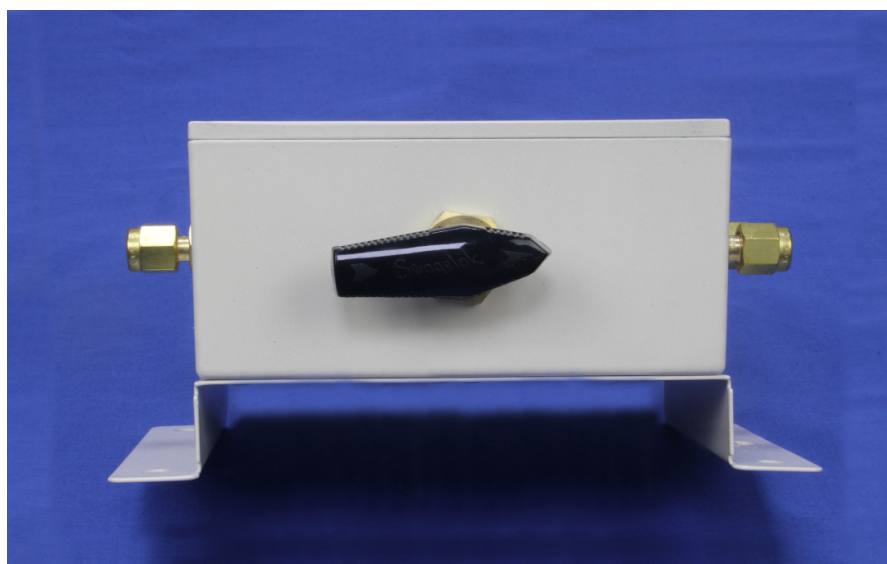

TGA Balance Purge Switch

For Simple Gas Changeover for TGA Without
Using Any Tools or Undoing Gas Connections

www.lab-ware.co.uk

Changing gases to any analyser usually involves taking out some tools and opening connections to change to a different gas. This can involve shutting down the gas system to avoid wasting gas, or may cause leaks when reconnected. The RSL gas switch removes the need to change any connections, and instead a simple changeover valve switches the gas to the new configuration. The existing second gas outlet is not affected by the switch, although different configurations can be provided as a customisation, usually at a small additional cost.

www.lab-ware.co.uk

Specifications

Case	All-Metal case with four 5mm wall mounting holes at 76mm x 144mm centres.
Inlet Connections	Brass Swagelok™ connection for 1/8 inch pipe connections
Outlet Connections	Brass Swagelok™ connection for 1/8 inch pipe connections
Internal Pipework	All in metal tubing to avoid gases diffusing from outside the pipes
Dimensions	120mm x 165mm x 78mm (W x H x D)
Shipping Weight	0.70 kg
Configuration Options	Different configurations of the inlet and outlet connections are available - please inquire.